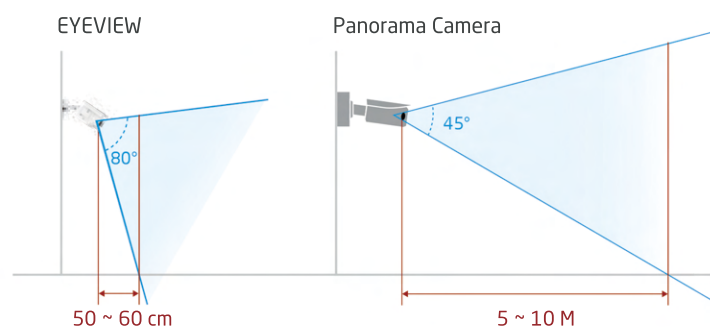

4K 1 SENSOR EYEVIEW PANORAMIC BULLET

HD IP IR BULLET CAMERA
8MP / BIDIRECTIONAL AUDIO
DC12V / PoE / IP67 RATED

Minimize IR Reflection with Black-Window

Using a Black-window cover, IR Reflection is significantly reduced in Night mode images than normal dome cover reflection especially at night compared to the conventional transparent dome cover.

4K 180° Panoramic Eyeview

The images output from the 4K sensor supports panoramic views with minimum distortion similar to human vision compared to Fisheye's de-warping images.

Suitable for Indoors Installation

Focal Length of at least 50 to 60CM.
Compared to panoramic cameras with a focal length of at least 5 to 10M, it's much easier to install in narrow corridors or buses with the near 50 to 60CM. Also, the compact size doesn't affect interior design when installed indoors, mounts by fitting is easy to install.

블랙 윈도우 커버로 IR 난반사 최소화

블랙 윈도우 커버를 사용하여 일반 투명 돔 커버를 사용했을 때 보다 야간 영상에서 IR 난반사를 현저하게 줄였습니다.

4K 1센서 180° 아이뷰

1개의 4K 센서에서 출력된 영상을 자동 디와핑해 보여줌으로써 피시아이 영상과 비교했을 때 사람의 시야와 흡사한 왜곡이 최소화된 파노라믹뷰를 지원합니다.

초점 거리 최소 50~60cm 로 실내 설치 적합