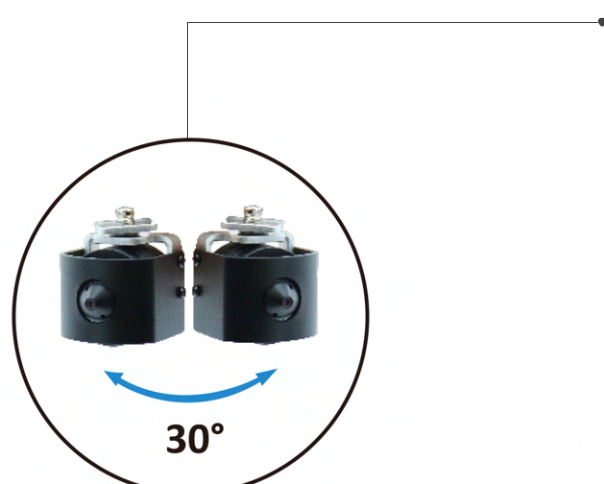

## Convenient Height checking \_ NST10

Thanks to indicated number at the 4,5,6 feet height installed CCTV camera towards the door and witness could check height of the invader conveniently. For this reason, this camera could be used in various channels including convenience store, retail ship, bank, hotel.

6 feet/1.83m

5 feet/1.52m

4 feet/1.22m

## The adjustable 5MP pinhole lens as $\pm 15^\circ$ each

Through the adjustable 5MP pinhole lens as left and right  $\pm 15^\circ$  each it could provide not only the vivid video also optimal viewing angles even when installed in large sized doors.

## 좌우 ±15° 씩 조정이 가능한 5MP 핀홀 렌즈

5MP 핀홀 렌즈로 선명한 영상을 생성할 뿐 아니라 좌우 ±15° 씩 원하는 방향으로 조절할 수 있어 대형 도어에 설치해도 최적의 시야각을 제공합니다.