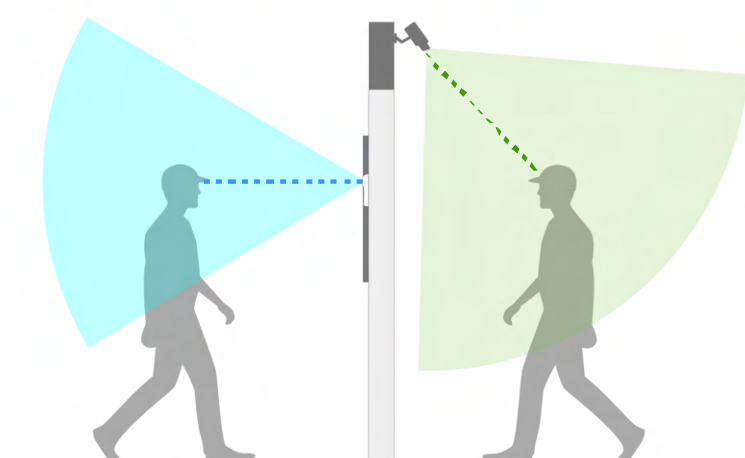

## Convenient Height checking \_ NST10

Thanks to indicated number at the 4,5,6 feet height installed CCTV camera towards the door and witness could check height of the invader conveniently. For this reason, this camera could be used in various channels including convenience store, retail ship, bank, hotel.

## The adjustable 5MP pinhole lens as $\pm 15^\circ$ each

Through the adjustable 5MP pinhole lens as left and right  $\pm 15^\circ$  each it could provide not only the vivid video also optimal viewing angles even when installed in large sized doors.

## Eye level installation to Exact face recognition

This camera it designated to be installed at the frame of a building entrance at an adult's eye-level. Unlike ceiling-mounted cameras, even if there's are some people with hoodie or hat face could be shoot at the front.

## 좌우 ±15° 씩 조정이 가능한 5MP 핀홀 렌즈

5MP 핀홀 렌즈로 선명한 영상을 생성할 뿐 아니라 좌우 ±15° 씩 원하는 방향으로 조절할 수 있어 대형 도어에 설치해도 최적의 시야각을 제공합니다.