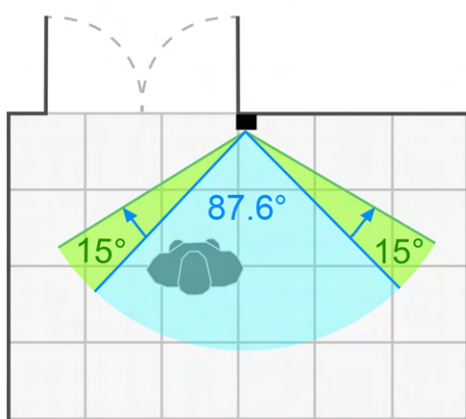

## Convenient Height checking \_ NST10

Thanks to indicated number at the 4,5,6 feet height installed CCTV camera towards the door and witness could check height of the invader conveniently. For this reason, this camera could be used in various channels including convenience store, retail ship, bank, hotel.

6 feet/1.83m

5 feet/1.52m

4 feet/1.22m

## The adjustable 5MP pinhole lens as $\pm 15^\circ$ each

Through the adjustable 5MP pinhole lens as left and right  $\pm 15^\circ$  each it could provide not only the vivid video also optimal viewing angles even when installed in large sized doors.

## 좌우 ±15° 씩 조정이 가능한 5MP 핀홀 렌즈

5MP 핀홀 렌즈로 선명한 영상을 생성할 뿐 아니라 좌우 ±15° 씩 원하는 방향으로 조절할 수 있어 대형 도어에 설치해도 최적의 시야각을 제공합니다.