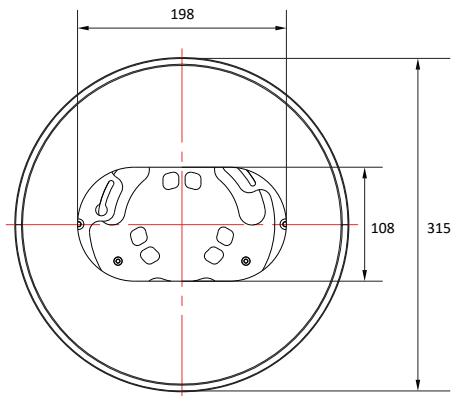

1. Dimension & Accessories

Mount Screw

Eye Bolt

Manual

Mount Template

Safety Wire 2ea