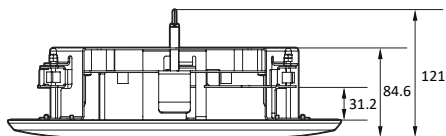

1. Dimension & Accessories

Mount Screw

Eye Bolt

Manual

Mount Template

Safety Wire 2ea