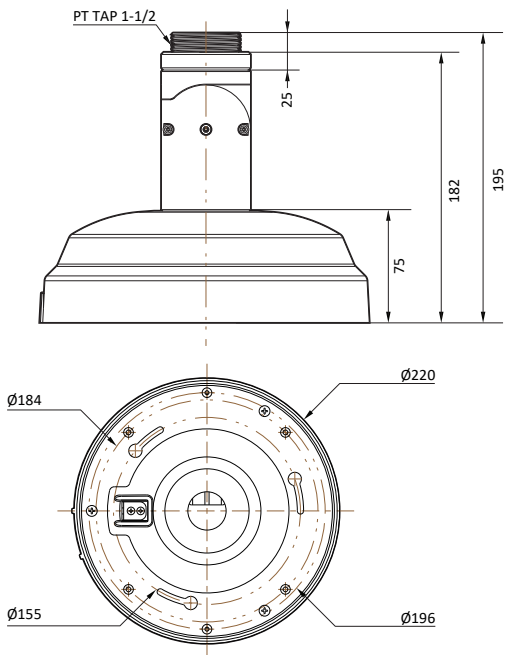

1. Dimension & Accessories

Tilt Mount Screw

Safety Wire

Manual

Torx Wrench

Hexagonal Wrench