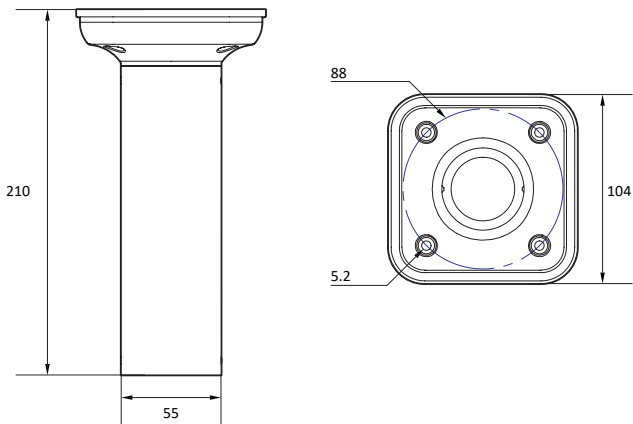

1. Dimension & Accessories

Manual

Hexagonal Wrench

Mount Template

Screw &
Plastic Anchor-4pcs