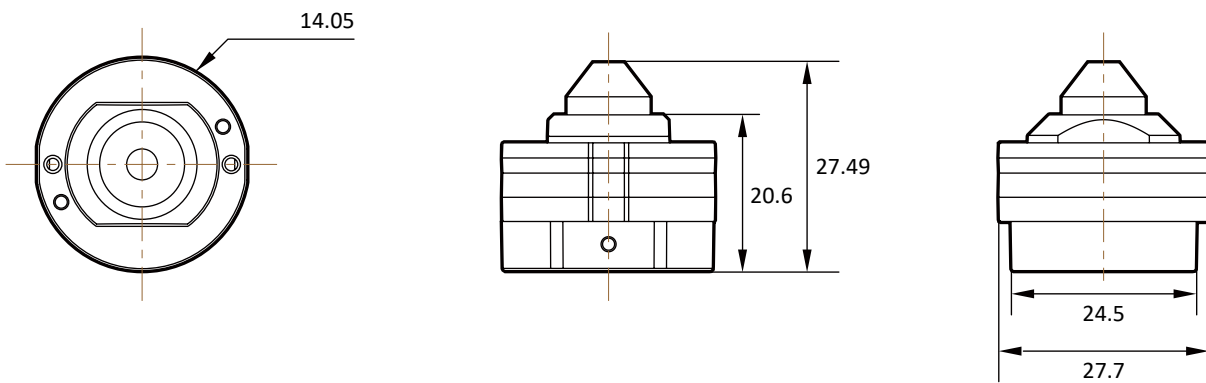

# Specifications - Dimension

---

Unit : mm

## 2.8mm Lens

## 3.7mm Lens