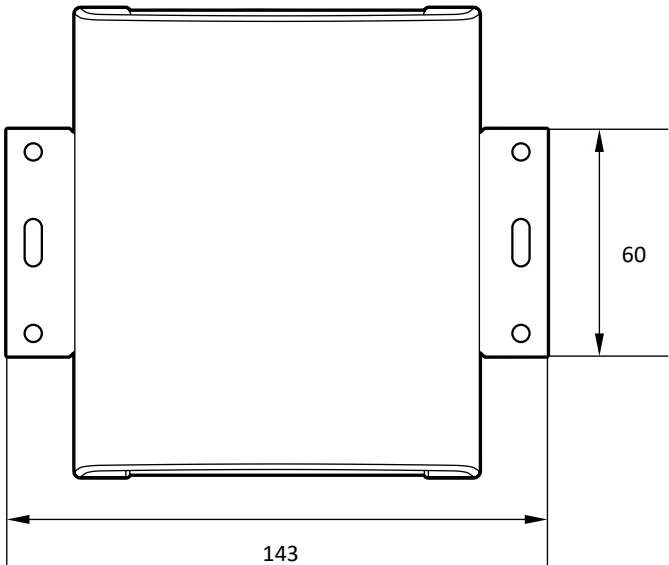

# Specifications - Dimension

---

Unit : mm

## 3.7mm Lens